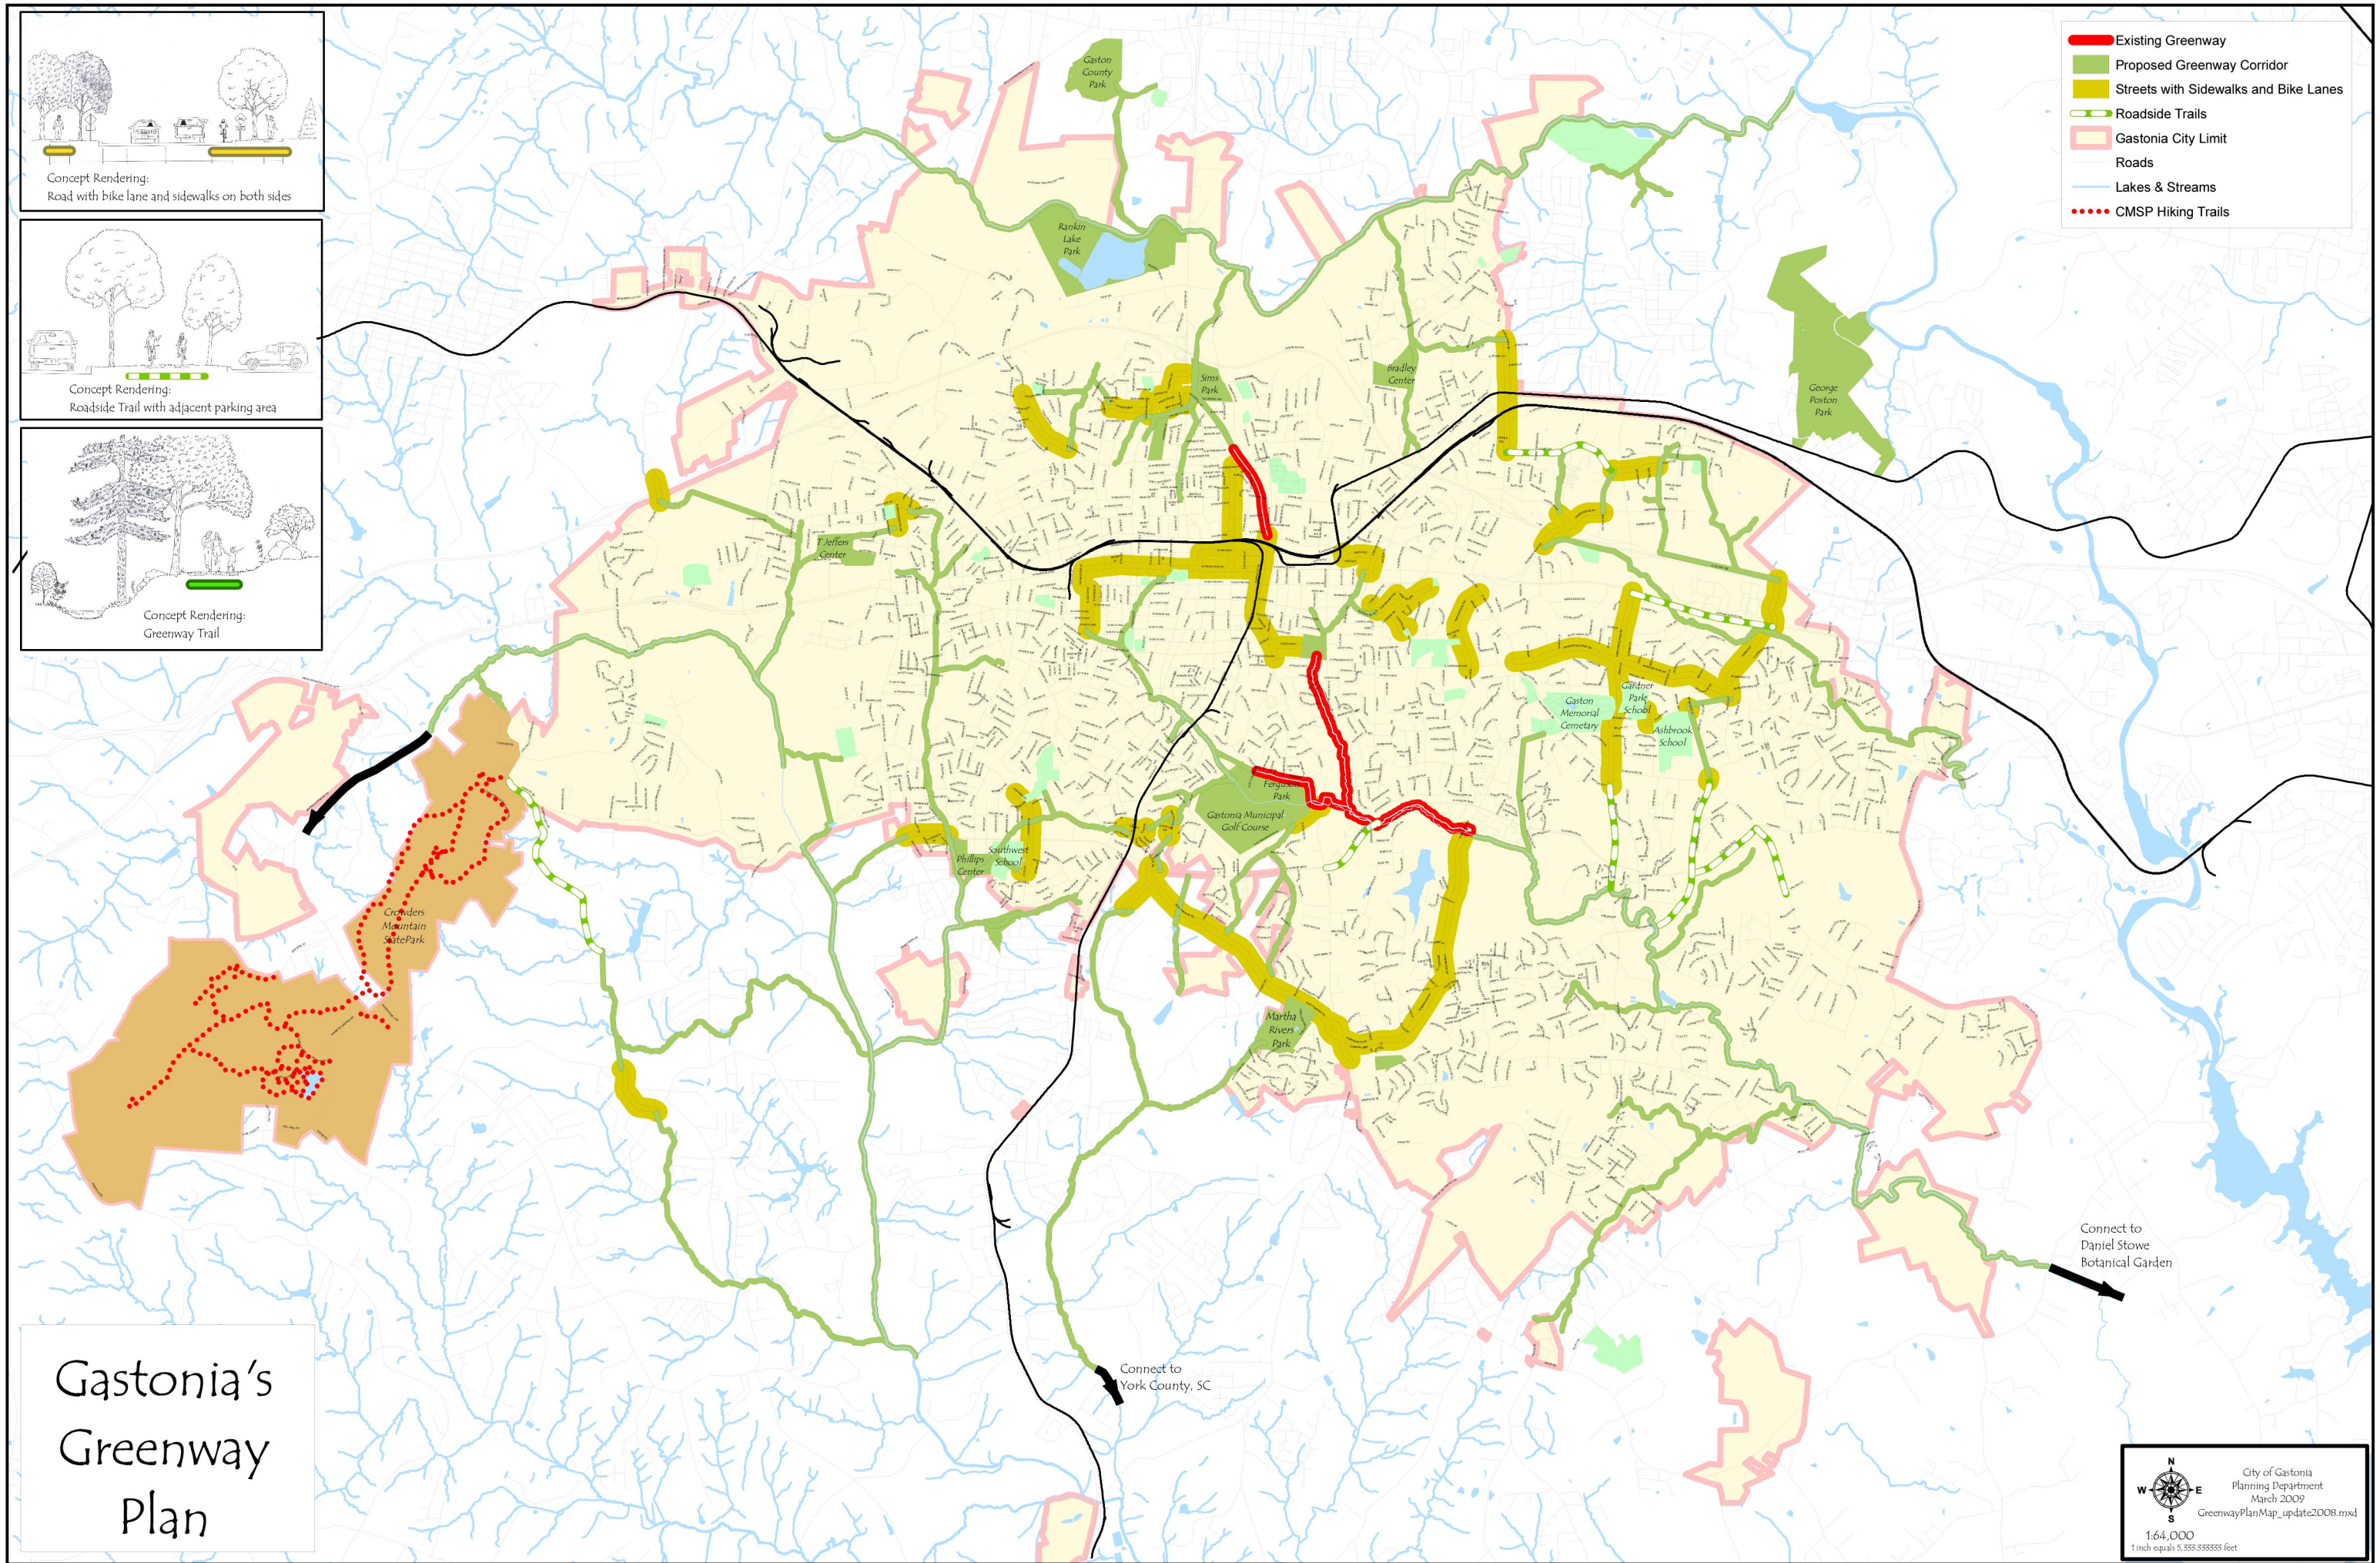

- █ Existing Greenway
- █ Proposed Greenway Corridor
- █ Streets with Sidewalks and Bike Lanes
- █ Roadside Trails
- Gastonia City Limit
- Roads
- Lakes & Streams
- CMSP Hiking Trails

# Gastonia's Greenway Plan